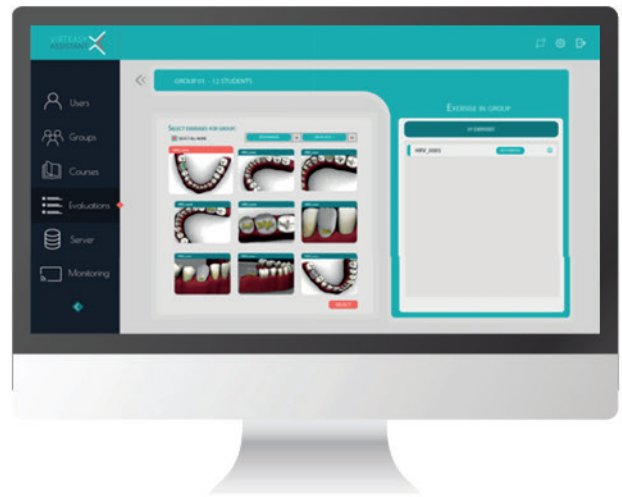

VIRTEASYDENTAL

@VIRTEASY_DENTAL

@VIRTEASY

WWW.VIRTEASY.COM

VIRTEASY DENTAL

FULL IMMERSION
 TRAIN WITHIN A PATIENT'S MOUTH
 PRACTICE IN REALISTIC ENVIRONMENTS

(HAPTIC) DENTAL TOOL
 FORCE FEEDBACK
3D MOUSE
 NAVIGATE WITH EASE

Tashkent State Dental Institute

PERSONALISED

ADDED VALUE OF VIRTEASY DENTAL

- ONLINE CLIENT SPACE
- VIDEO TUTORIALS
- SUPPORT @ DISTANCE
- 3-6 MONTH UPDATES

PERSONALISED FINGER-REST 

"WE HAVE FULLY INTEGRATED HRV VR SIMULATION
 INTO OUR UNDERGRADUATE CURRICULUM"

Development Partner: The University of Sheffield

The University of Sheffield

VIRTEASY EDITOR

CREATE NEW EXERCISES

- USE DICOM & STL SCANS
- LIBRARY OF TEETH / CARIES
- MULTIPLE STL IMPORT 
- PLAN IMPLANTS
- SET PASS CRITERIA

VIRTEASY ASSISTANT

MANAGE & EVALUATE USERS

- MANAGE USERS AND GROUPS
- TRACK PROGRESS
- VIEW SIMULATORS REMOTELY
- EXPORT USER EVALUATIONS / STL
- MANAGE / ALLOCATE COURSES 

VIRTEASY UNIVERSITY

EPIC GAMES HAS AWARDED US AN EPIC GRANT TO DEVELOP VIRTEASY ON UNREAL & IN VR!