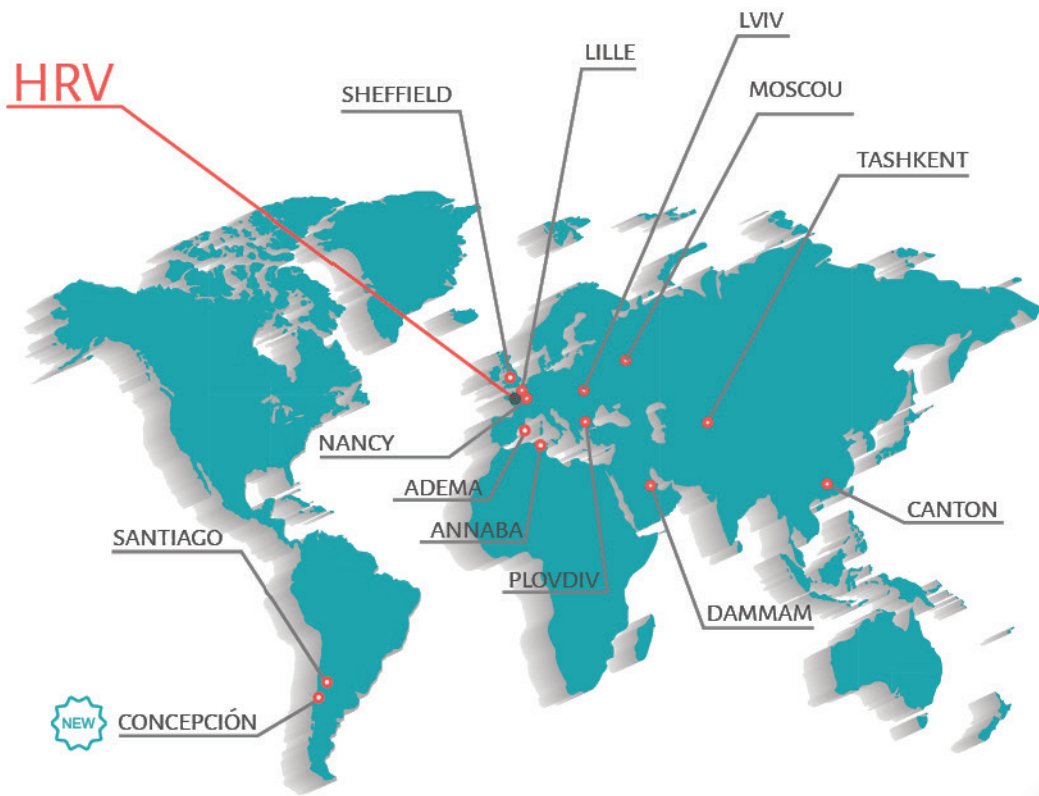

THEY JOINED US AND YOU?

Parc Tertiaire Cérès -21 rue Ferdinand Buisson
Batiment L - 53810 Changé - FRANCE
TEL: +33 (0)2.44.47.23.20
EMAIL: CONTACT@HRV-SIMULATION.COM
WEB: WWW.HRV-SIMULATION.COM