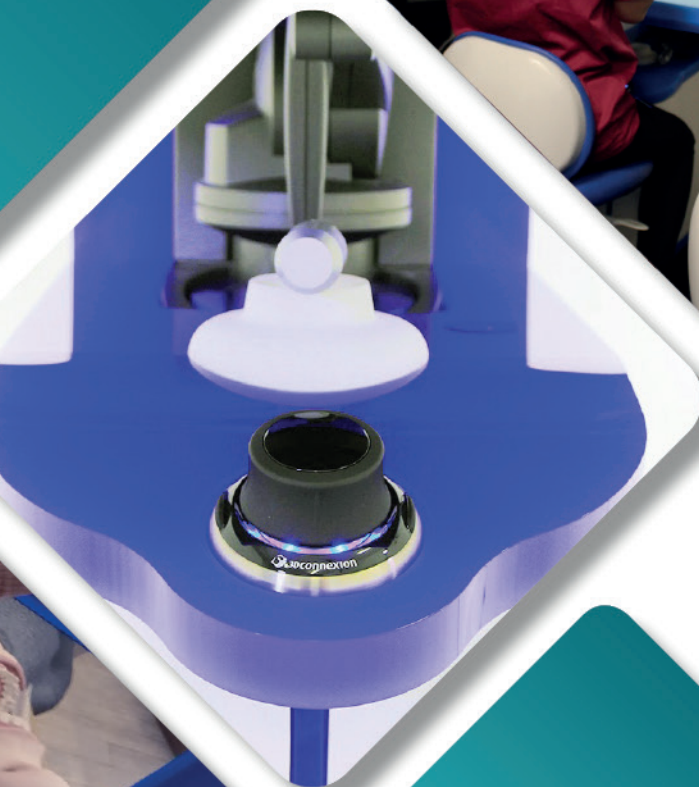

VIRTEASYDENTAL

@VIRTEASY_DENTAL

@VIRTEASY

WWW.VIRTEASY.COM

VIRTEASY DENTAL

FULL IMMERSION
 TRAIN WITHIN A PATIENT'S MOUTH
 PRACTICE IN REALISTIC ENVIRONMENTS

(HAPTIC) DENTAL TOOL
 FORCE FEEDBACK
3D MOUSE
 NAVIGATE WITH EASE

NO OVERHEATING
 FULLY INTEGRATED AND VENTILATED

KEY SPECIFICATIONS

- DISPLAY... 24" 1080HD
- TOUCHSCREEN... 21" 1080HD
- WEIGHT... 175LBS / 80KG
- DIMENSIONS... H56" / W25.3" / D25.6"
- HAPTIC ARM... X.Y.Z FORCE
UP TO 1.8 LBF (7.9N)
- PERIPHERALS... FOOT PEDAL
TRACKING MIRROR
ACTIVE 3D GLASSES